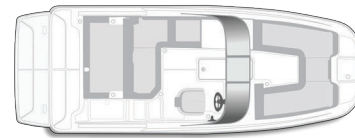

## Interior

- Graphite (Gray)
- Coastline (Tan)
- Gray/White

Maximum seating layout (Standard)

Entertainment layout w/ integrated sink

Dual console layout w/ windshield