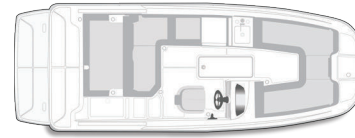

## Interior

- Graphite (Gray)
- Coastline (Tan)
- Gray/White

Maximum seating layout (Standard)

Entertainment layout w/ integrated sink

Dual console layout w/ windshield