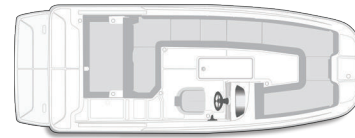

Exterior

- ☐ Solid White Hull
- ☐ Solid Rally Red hull
- ☐ Solid Black hull
- ☐ Solid Blue hull
- ☐ Solid Gray hull
- ☐ Solid Reef Green
- ☐ Rally Red w/ White bottom
- ☐ Black w/ White bottom
- ☐ Blue w/ White bottom
- ☐ Gray w/ White bottom
- ☐ Reef Green w/ White bottom

Interior

- ☐ Graphite (Gray)
- ☐ Coastline (Tan)
- ☐ Gray/White

Maximum seating layout (Standard)