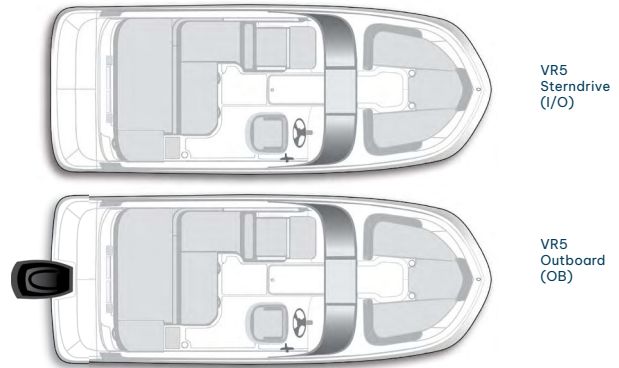

Exterior color

- ☐ Solid White Hull
- ☐ Solid Rally Red hull
- ☐ Solid Black hull
- ☐ Solid Blue hull
- ☐ Solid Gray hull
- ☐ VR Sport Package (Red)
- ☐ White bottom w/ Rally Red hull
- ☐ White bottom w/ Black hull
- ☐ White bottom w/ Blue hull
- ☐ White bottom w/ Gray hull
- ☐ Impulse Blue w/ White hull
- ☐ VR Sport Package (Blue)

Interior color

- ☐ Graphite (Gray)
- ☐ Coastline (Tan)
- ☐ Gray/White

Optional add-ons

I/O Engines

- ☐ 200 HP MerCruiser® ECT 4.5L MPI Sterndrive (Alpha 1 Outdrive)
- ☐ 250 HP MerCruiser® ECT 4.5L MPI Sterndrive (Alpha 1 Outdrive)
- ☐ 200 HP MerCruiser® 4.5L MPI Sterndrive (Alpha 1 Outdrive)*
- ☐ 250 HP MerCruiser® 4.5L MPI Sterndrive (Alpha 1 Outdrive)*

OB Engines

- ☐ 115 HP Mercury® FourStroke CommandThrust EFI Outboard
- ☐ 115 HP Mercury® Pro XS XL Outboard
- ☐ 150 HP Mercury® FourStroke EFI Outboard

Tops

- ☐ Bimini, 6' Top w/ Boot ★
- ☐ ProArc Tower w/ Integrated Top
- ☐ Tower Speaker Option

Canvas

- ☐ Snap-On Bow Well & Cockpit Cover ★
- ☐ Privacy Curtain OB only

Windshield

- ☐ Windshield w/ Opening Center & Side Wings

Floor Covering

- ☐ Cockpit Flooring (Gray Mat) ★
- ☐ Cockpit Flooring (Tan Mat) ★
- ☐ Snap-In Seagrass Woven Floor Covering (Tan)
- ☐ Snap-In Seagrass Woven Floor Covering (Gray)
- ☐ Cockpit Carpet Runners

Seats & Upholstery

- ☐ Bow Filler Cushion

Sound System

- ☐ Rockford Fosgate® System (4-speaker) ★

Appearance Package

- ☐ Stainless Package (Cup Holders, Fuel Fill, Thru Hull, Horn Vent, Bow Hatch, Latches, Rub Rail)
- ☐ VR Sport Package (Blue)
- ☐ VR Sport Package (Red)

Lighting

- ☐ Exterior Lighting (LED Docking Lights, 2x Rear Underwater Lights)
- ☐ Interior Lighting

Water Sports

- ☐ Wakeboard Rack (1)
- ☐ Wakeboard Rack (2)
- ☐ Ski Tow Pylon (OB Only)

Swim Platforms

- ☐ Swim Platform Mat (Gray)
- ☐ Swim Platform Mat (Teak)

Convenience Options

- ☐ 7" Glass Dash Screen w/ Engine Data
- ☐ 9" Glass Dash Screen w/ Engine Data
- ☐ Wireless Phone Charger
- ☐ Cockpit Table
- ☐ Digital Depth Indicator ★
- ☐ Dual Battery Trays w/Switch
- ☐ High Altitude Prop
- ☐ Bow Wind Block (Requires Bow Filler Cushion)
- ☐ VesselView® Mobile

Trailer

- ☐ Single Axle Galvanized Trailer w/ Brakes & Swing Tongue
- ☐ Single Axle Painted Trailer w/ Brakes and Swing Tongue (Black)
- ☐ Tandem Axle Trailer w/ Brakes (Black)
- ☐ Tandem Axle Trailer w/ Brakes (Galv)

★ Popular option

* CANADA AND INTERNATIONAL ONLY